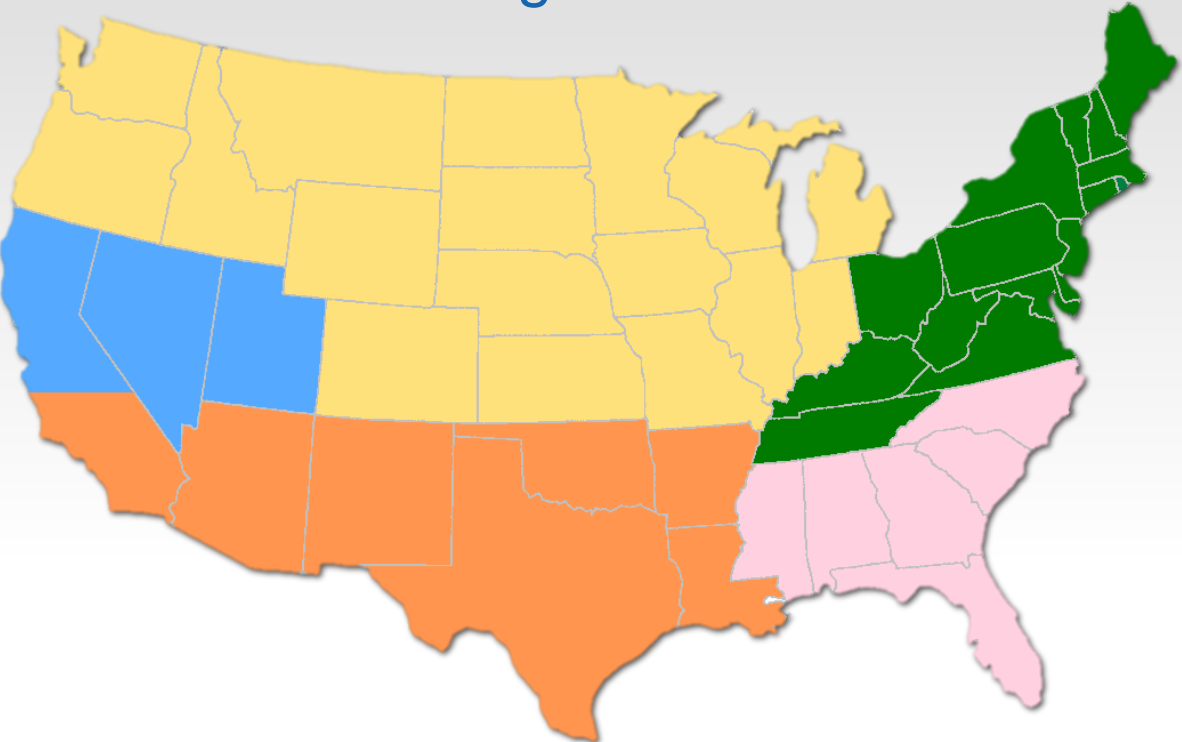

Market Coverage

Territory Contacts:

Dave Kocourek
312.728.5486
dkocoure@allstate.com

Paige Bihun
312.728.5465
paige.bihun@allstate.com

John Glazbrook
312.728.5519
jglazbro@allstate.com

Toribio Reyes De Leon
312.728.5604
treye@allstate.com

Paige Bihun
312.728.5465
paige.bihun@allstate.com

MSAs Covered:

- | | | | | | |
|-----------|-------------|-------------|---------------|----------------|------------------|
| Atlanta | Cleveland | Las Vegas | New York | Pittsburgh | San Diego |
| Austin | Columbus | Los Angeles | Northern NJ | Portland | San Francisco |
| Baltimore | Dallas | Miami | Orange County | Raleigh | Seattle |
| Boston | Denver | Milwaukee | Orlando | Sacramento | St. Louis |
| Charlotte | Houston | Minneapolis | Philadelphia | Salt Lake City | Tampa |
| Chicago | Kansas City | Nashville | Phoenix | San Antonio | Washington, D.C. |